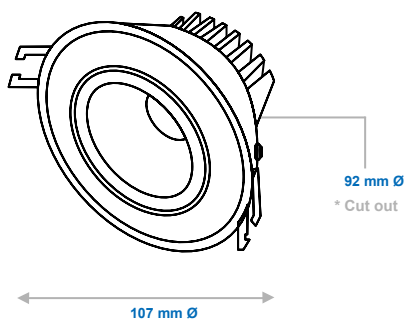

Front View: